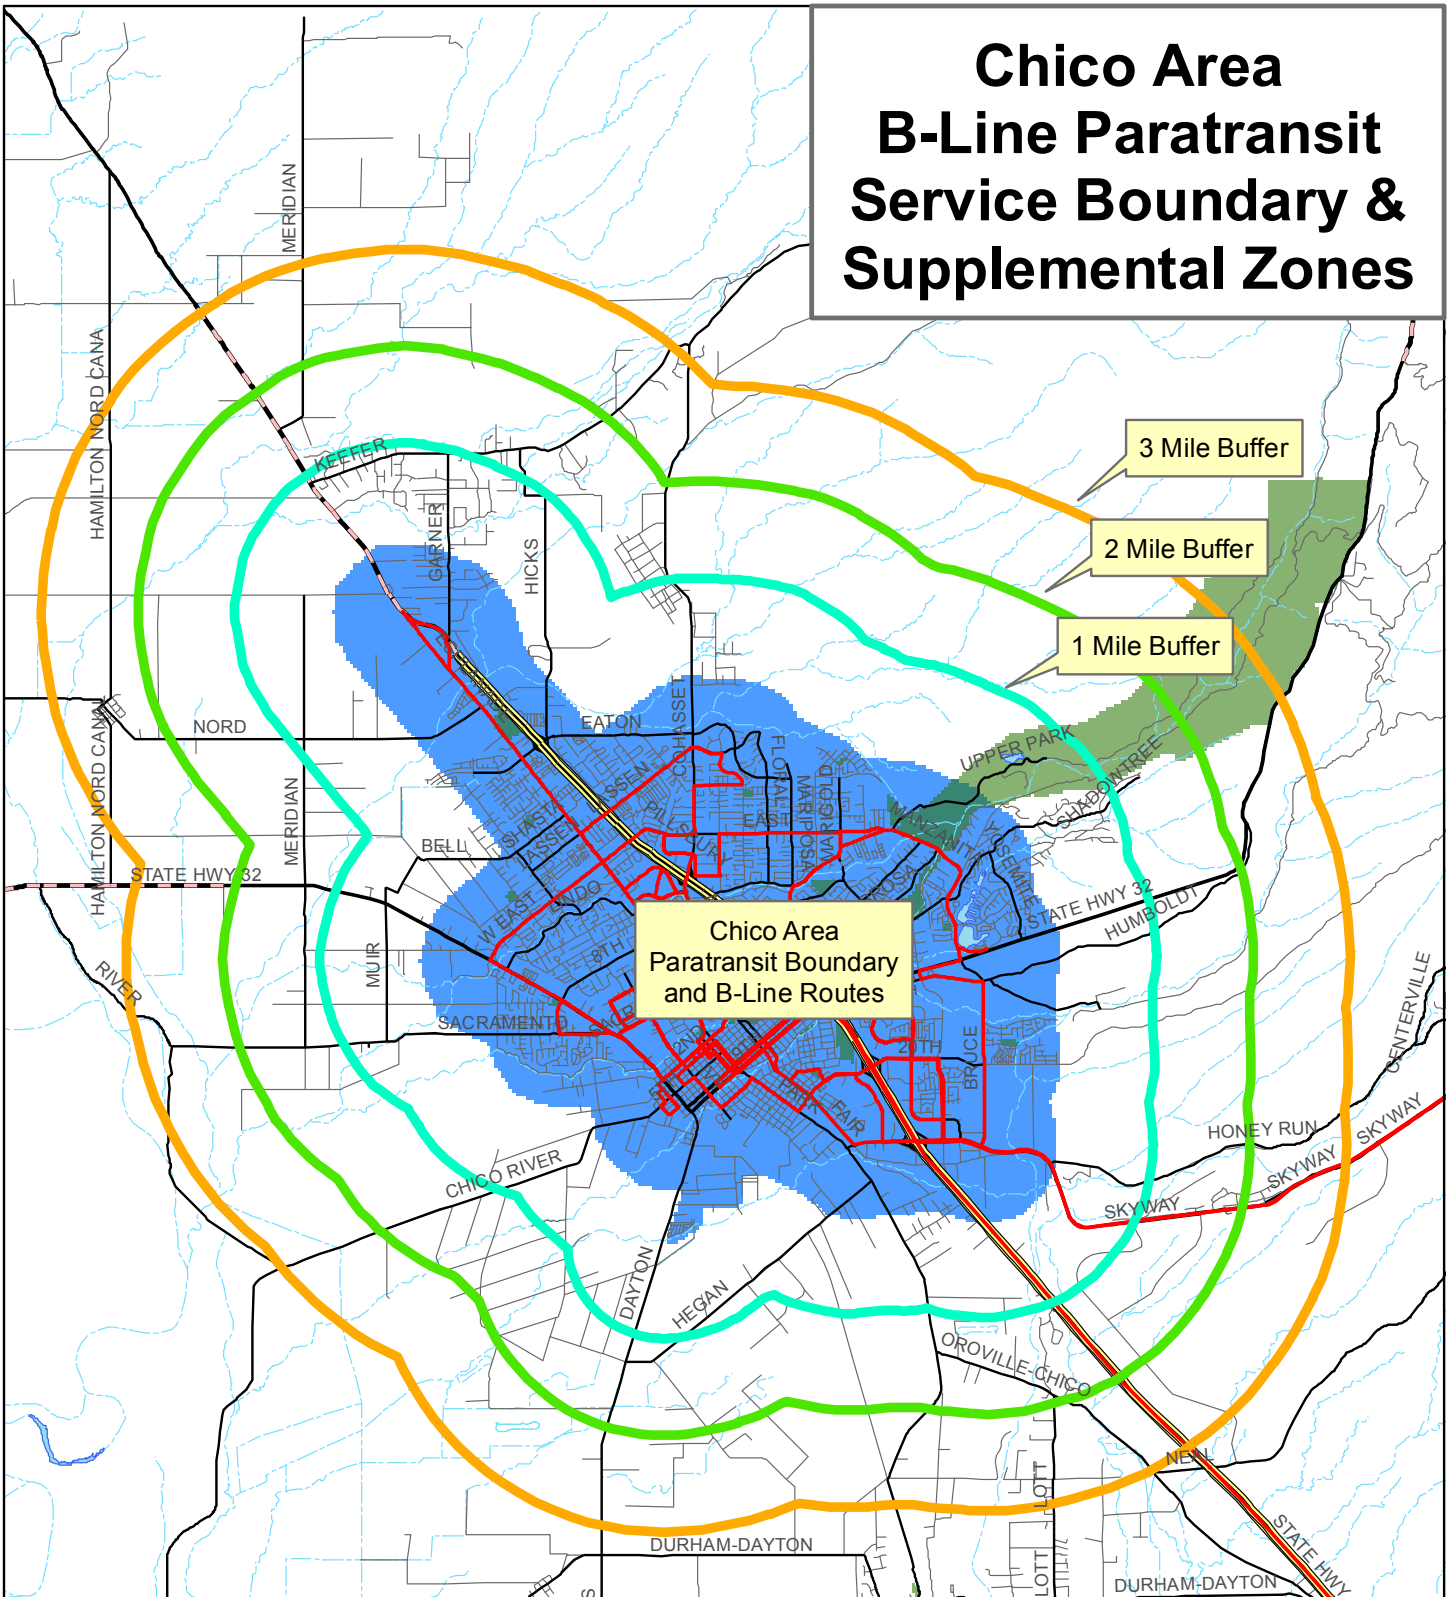

Chico Area B-Line Paratransit Service Boundary & Supplemental Zones

Chico Area
Paratransit Boundary
and B-Line Routes

3 Mile Buffer

2 Mile Buffer

1 Mile Buffer

Legend

-  Chico Area - Paratransit Boundary (Existing)
-  Supplemental Service - Zone 1 (1 mile buffer)
-  Supplemental Service - Zone 2 (2 mile buffer)
-  Supplemental Service - Zone 3 (3 mile buffer)